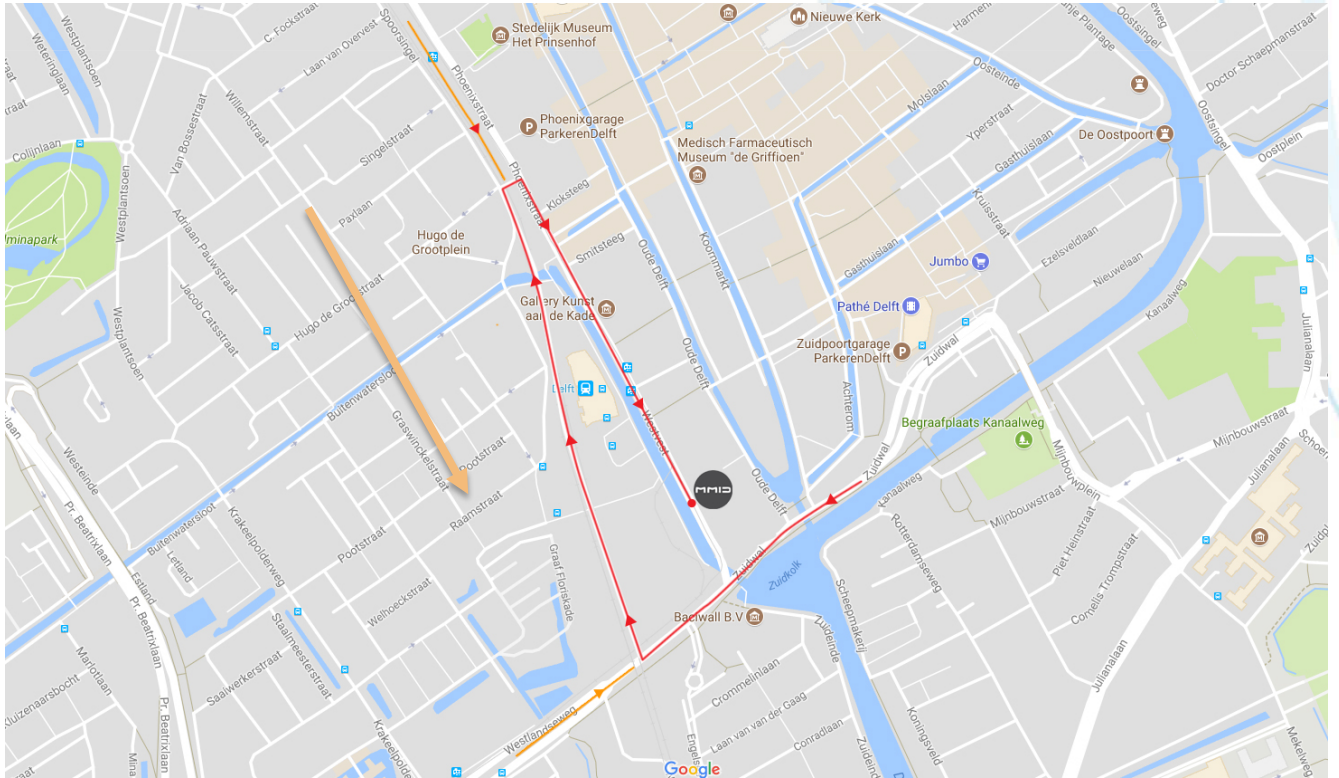

ACCESSIBILITY MMID DELFT

Due to the reconstruction of the 'Spoorzone area' MMID Delft has limited accessibility till spring 2018. You can reach MMID via the parallel road at the Binnenwatersloot/Phoenixstraat crossing.

Please visit <https://www.spoorzonedelft.nl/algemeen/english> for accurate and detailed information.