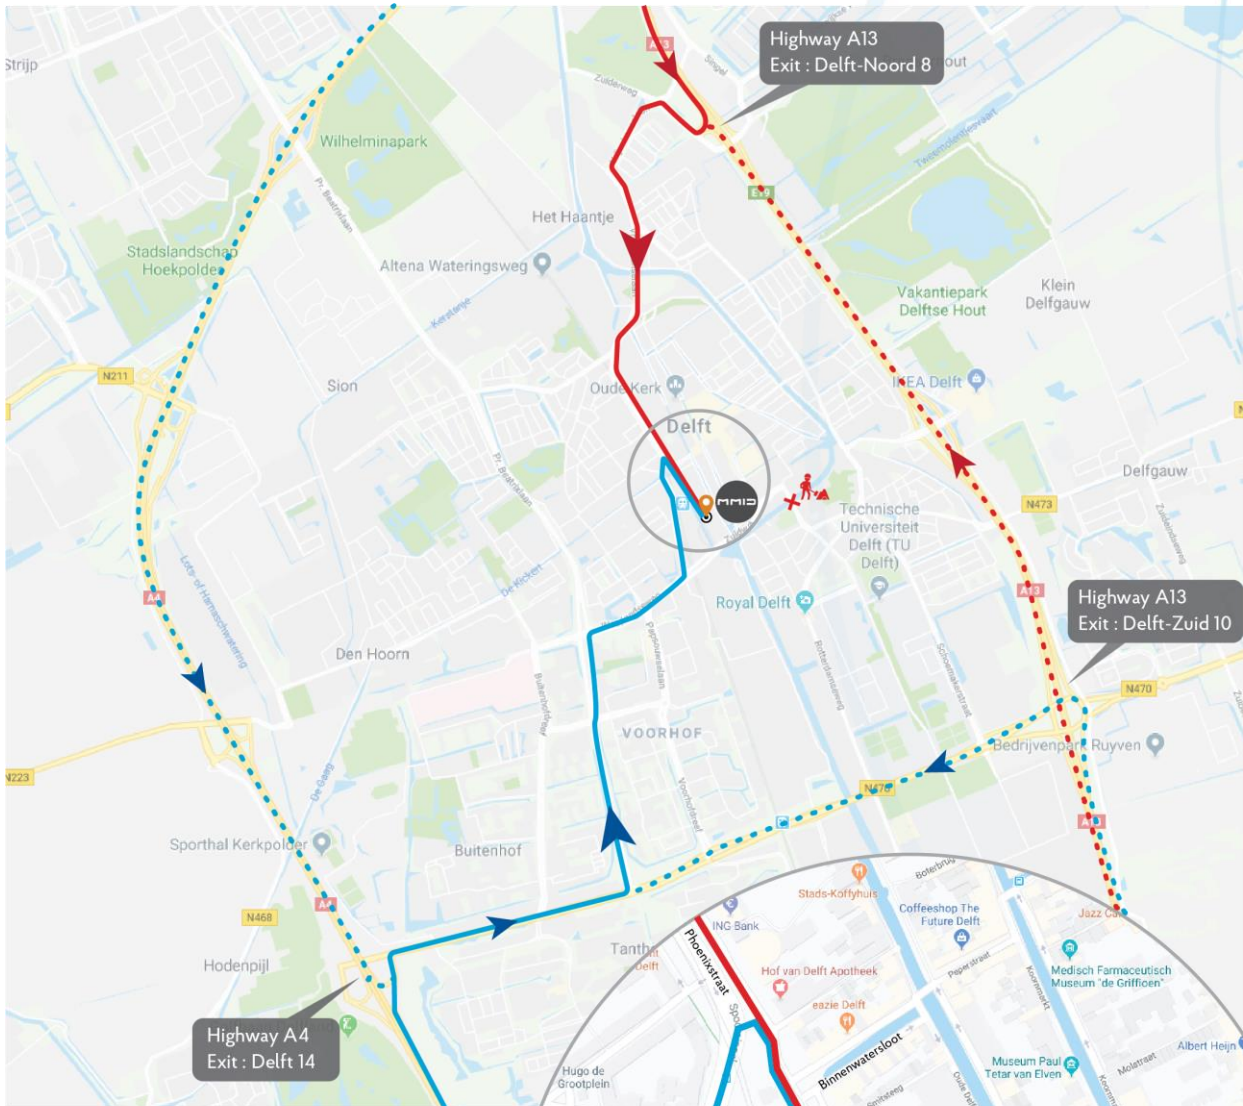

## MMID Delft Address:

Westvest 145, 2611 AZ Delft, the Netherlands

Tel : +31 (0) 15 213 6736

## For car:

To reach MMID, you can exit from **Highway A13 Delft-Noord 8, 10** or **Highway A4 Delft-14** and take the parallel road at the Binnenwatersloot/Phoenixstraat crossing.

## For public transportation:

You can reach MMID by a 5-minute walk from Delft station.

**Parking Inside Available**

**Train Station Nearby**

ACHIEVING VALUE TOGETHER